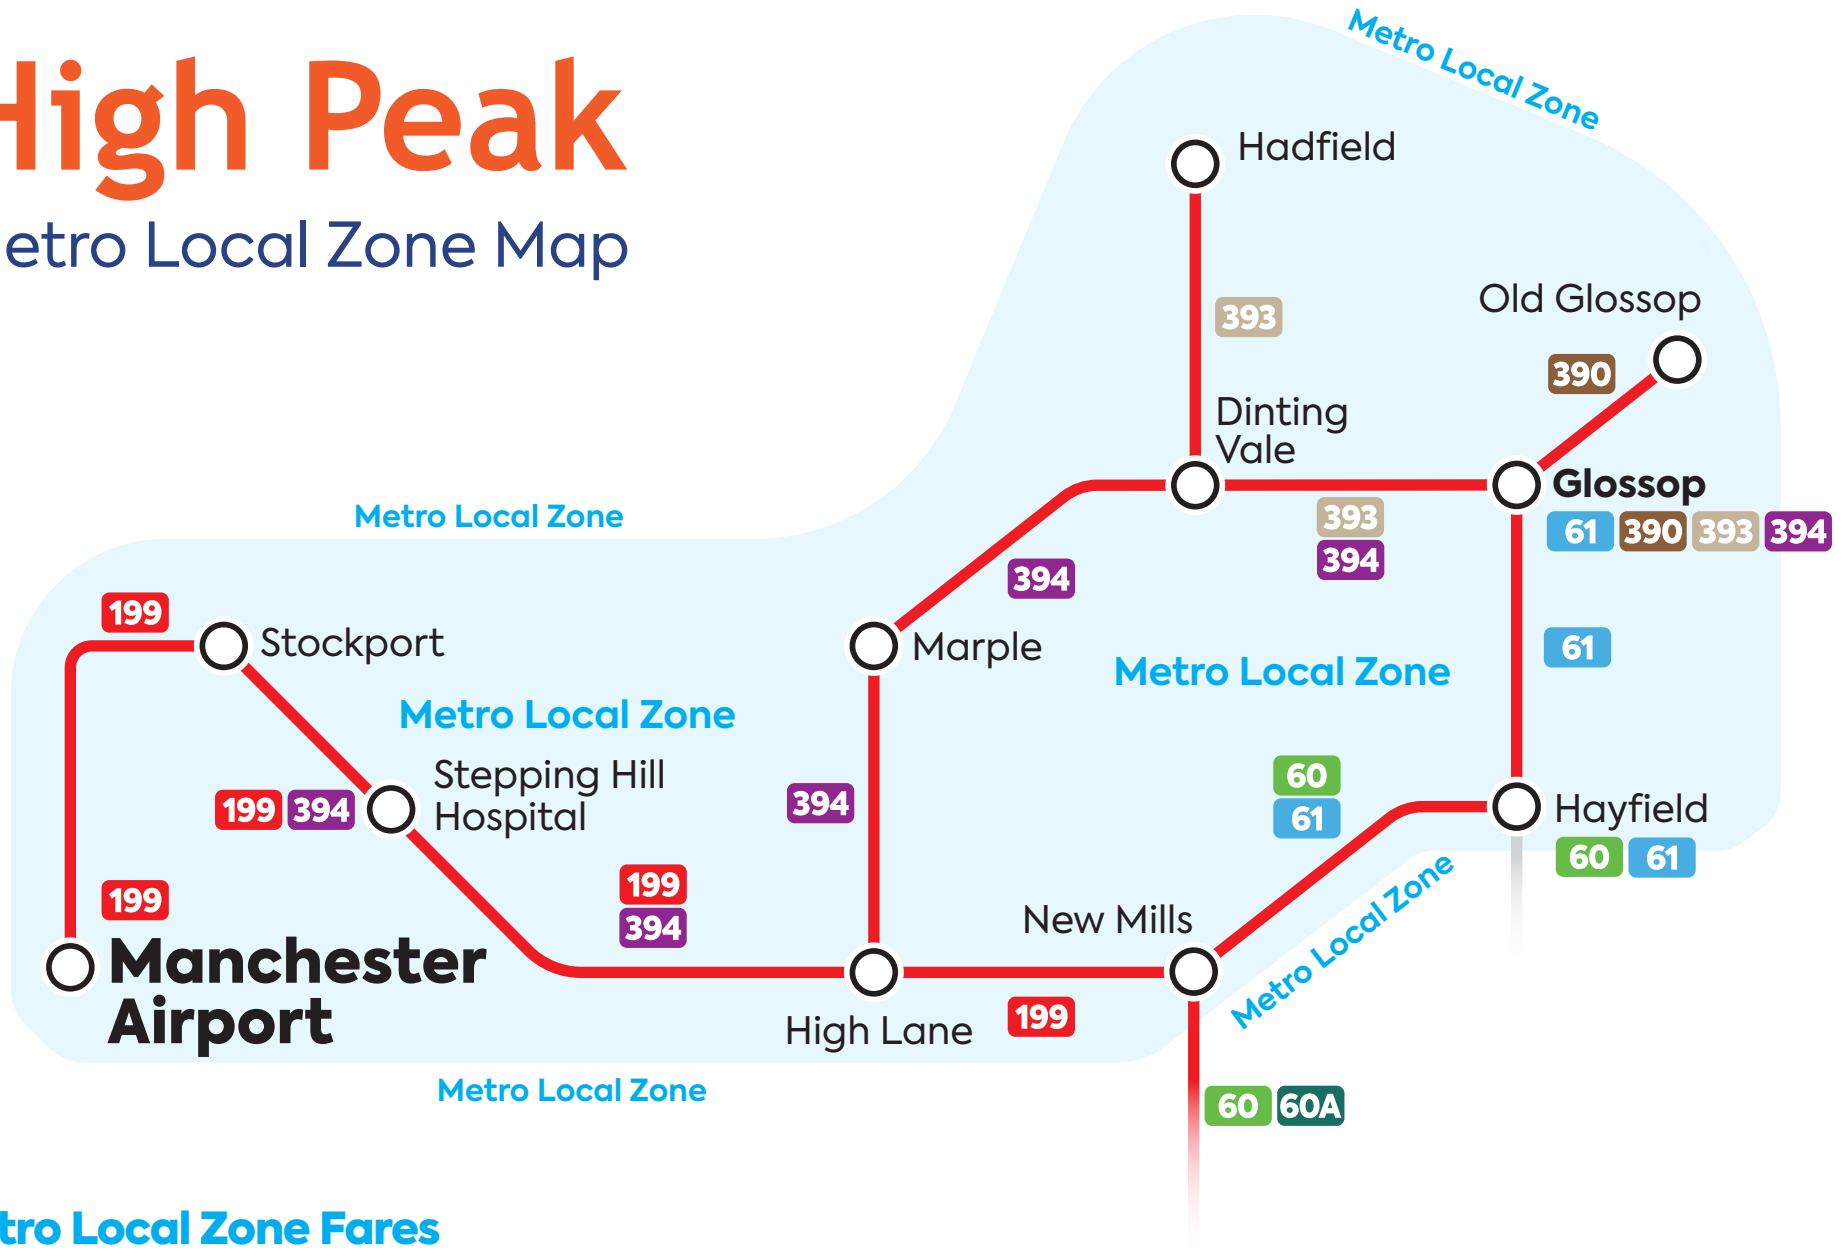

High Peak

Metro Local Zone Map

Metro Local Zone Fares

	week	week
Adult	£16 ⁵⁰	£8 ²⁵
Child under 19		