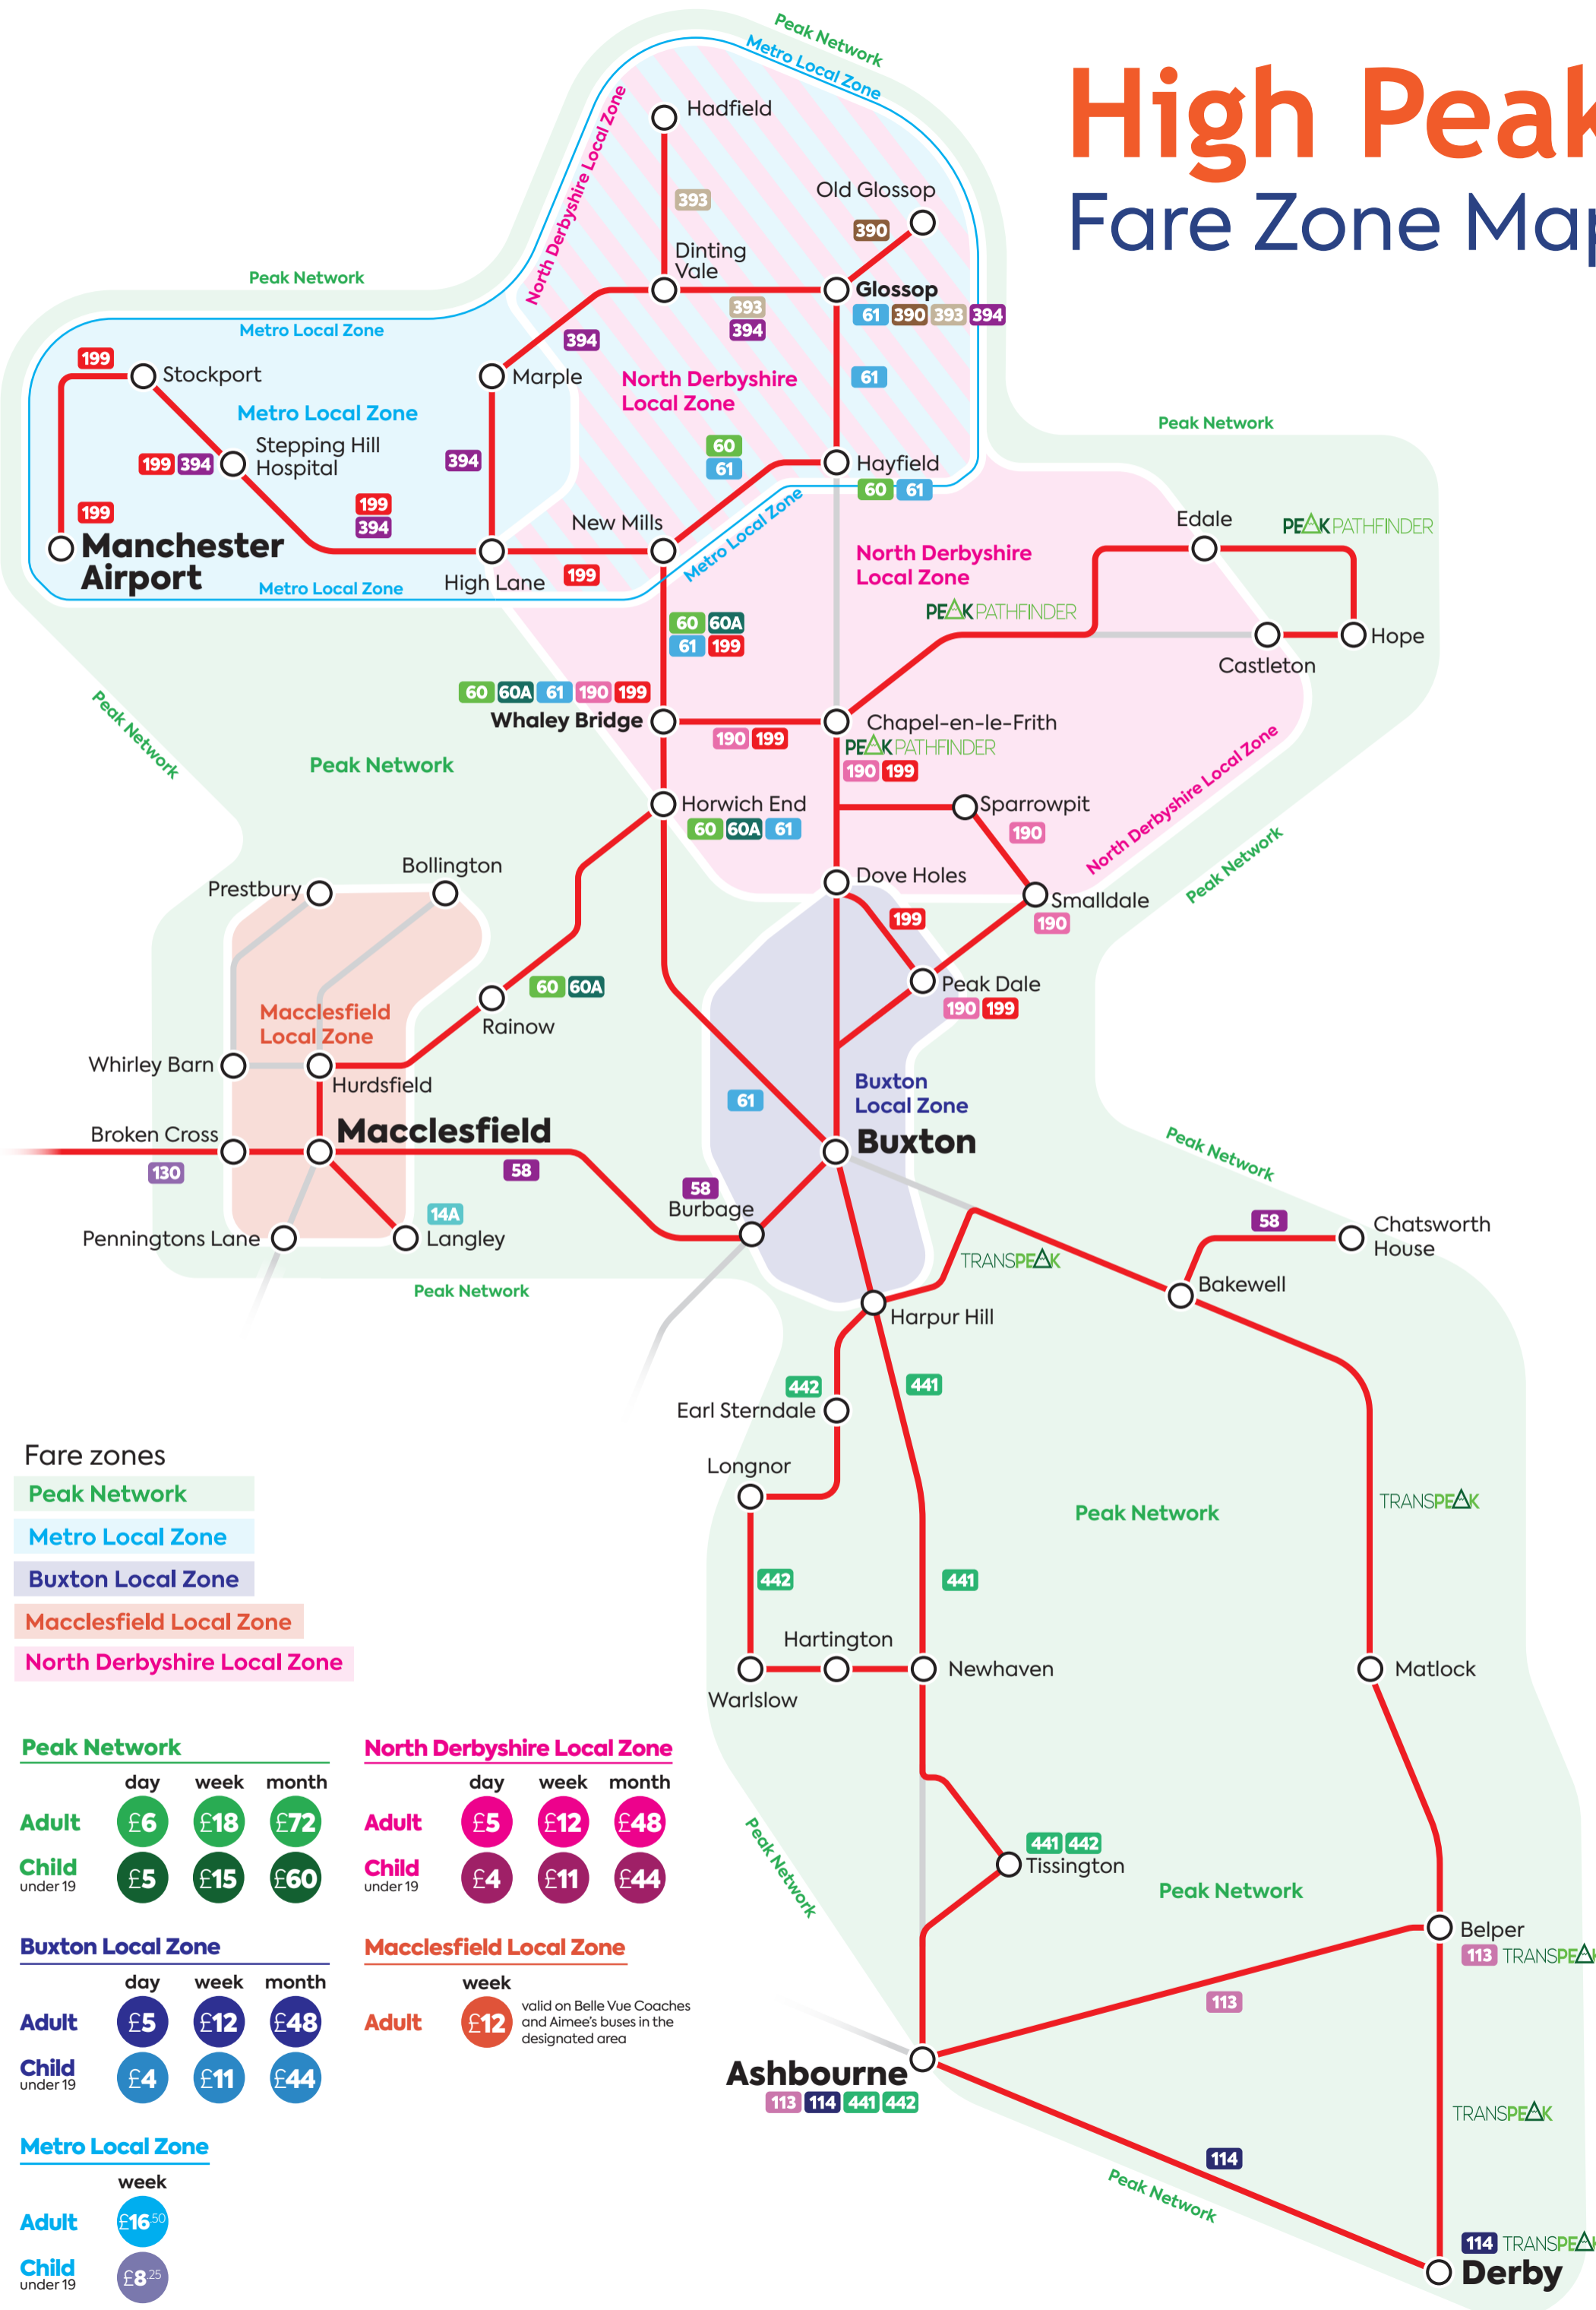

High Peak Fare Zone Map

Fare zones

- Peak Network
- Metro Local Zone
- Buxton Local Zone
- Macclesfield Local Zone
- North Derbyshire Local Zone

	day	week	month
Adult	£6	£18	£72
Child under 19	£5	£15	£60

	day	week	month
Adult	£5	£12	£48
Child under 19	£4	£11	£44

	day	week	month
Adult	£5	£12	£48
Child under 19	£4	£11	£44

	week
Adult	£12

valid on Belle Vue Coaches and Aimee's buses in the designated area

	week
Adult	£16 ⁹⁰
Child under 19	£8 ²⁵