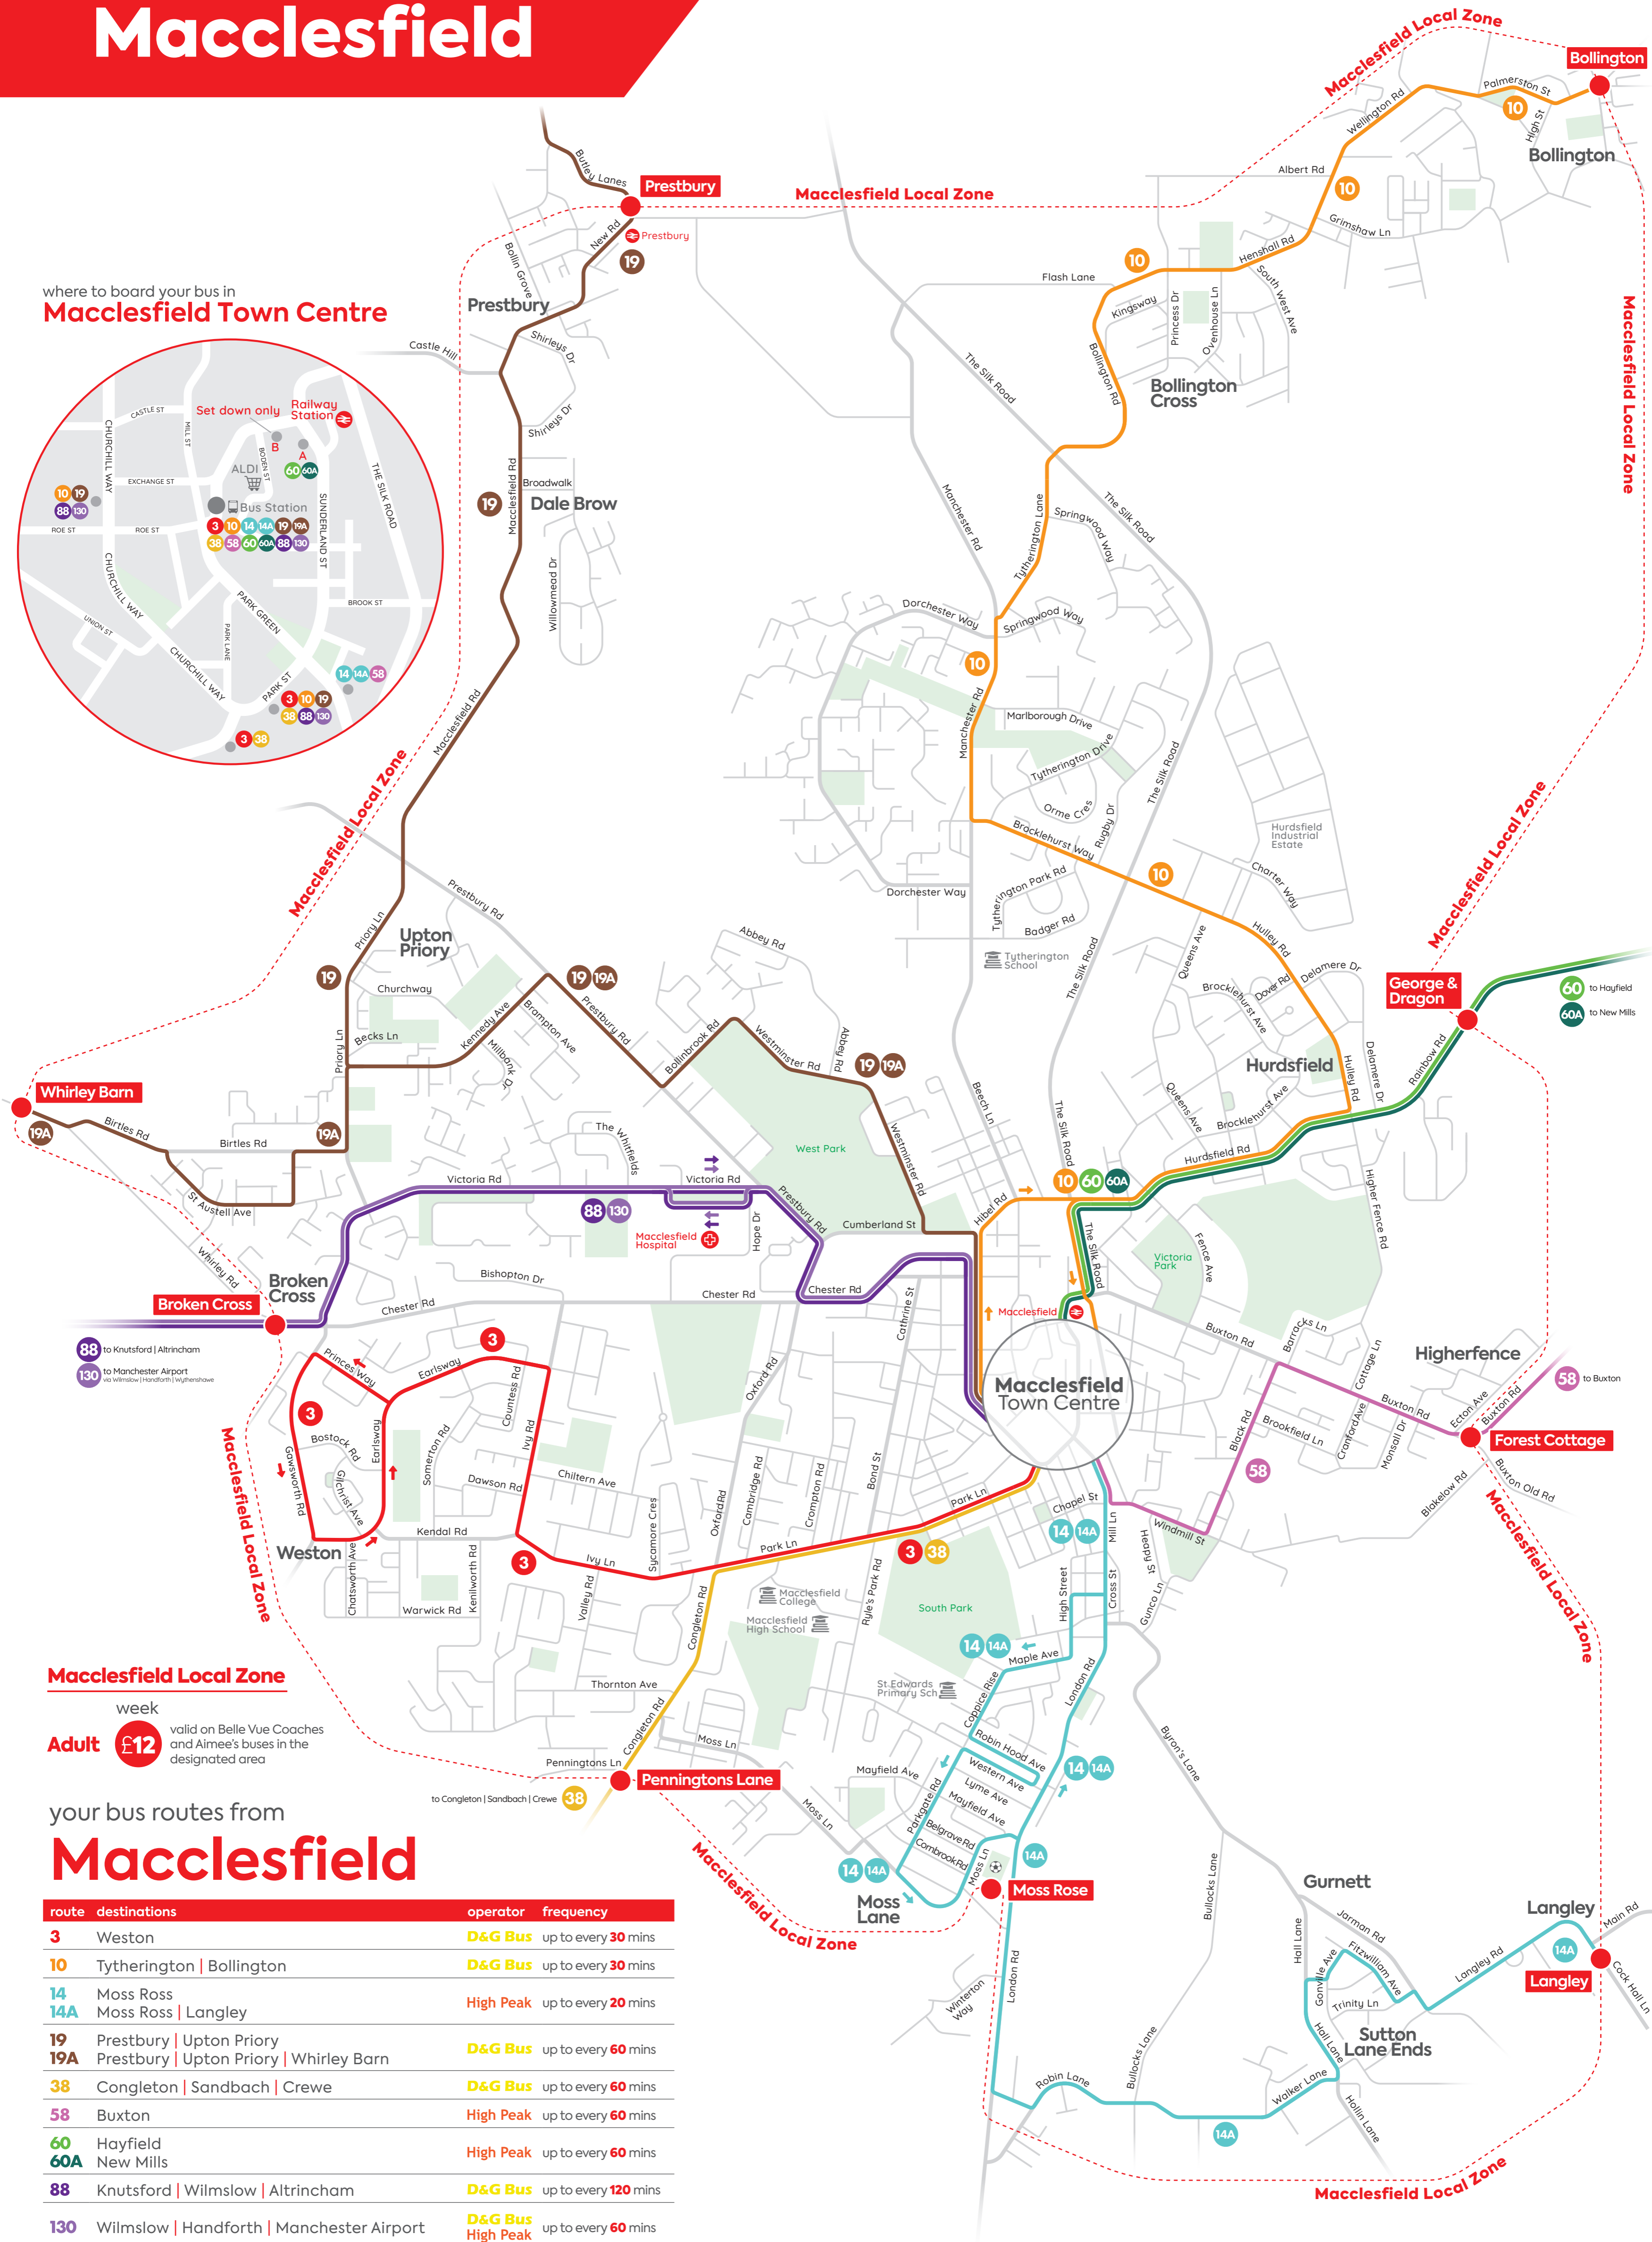

# our network in Macclesfield

where to board your bus in **Macclesfield Town Centre**

## Macclesfield Local Zone

week  
**Adult £12** valid on Belle Vue Coaches and Aimee's buses in the designated area

## your bus routes from Macclesfield

route	destinations	operator	frequency
3	Weston	D&G Bus	up to every 30 mins
10	Tytherington   Bollington	D&G Bus	up to every 30 mins
14 14A	Moss Ross Moss Ross   Langley	High Peak	up to every 20 mins
19 19A	Prestbury   Upton Priory Prestbury   Upton Priory   Whirley Barn	D&G Bus	up to every 60 mins
38	Congleton   Sandbach   Crewe	D&G Bus	up to every 60 mins
58	Buxton	High Peak	up to every 60 mins
60 60A	Hayfield New Mills	High Peak	up to every 60 mins
88	Knutsford   Wilmslow   Altrincham	D&G Bus	up to every 120 mins
130	Wilmslow   Handforth   Manchester Airport	D&G Bus High Peak	up to every 60 mins