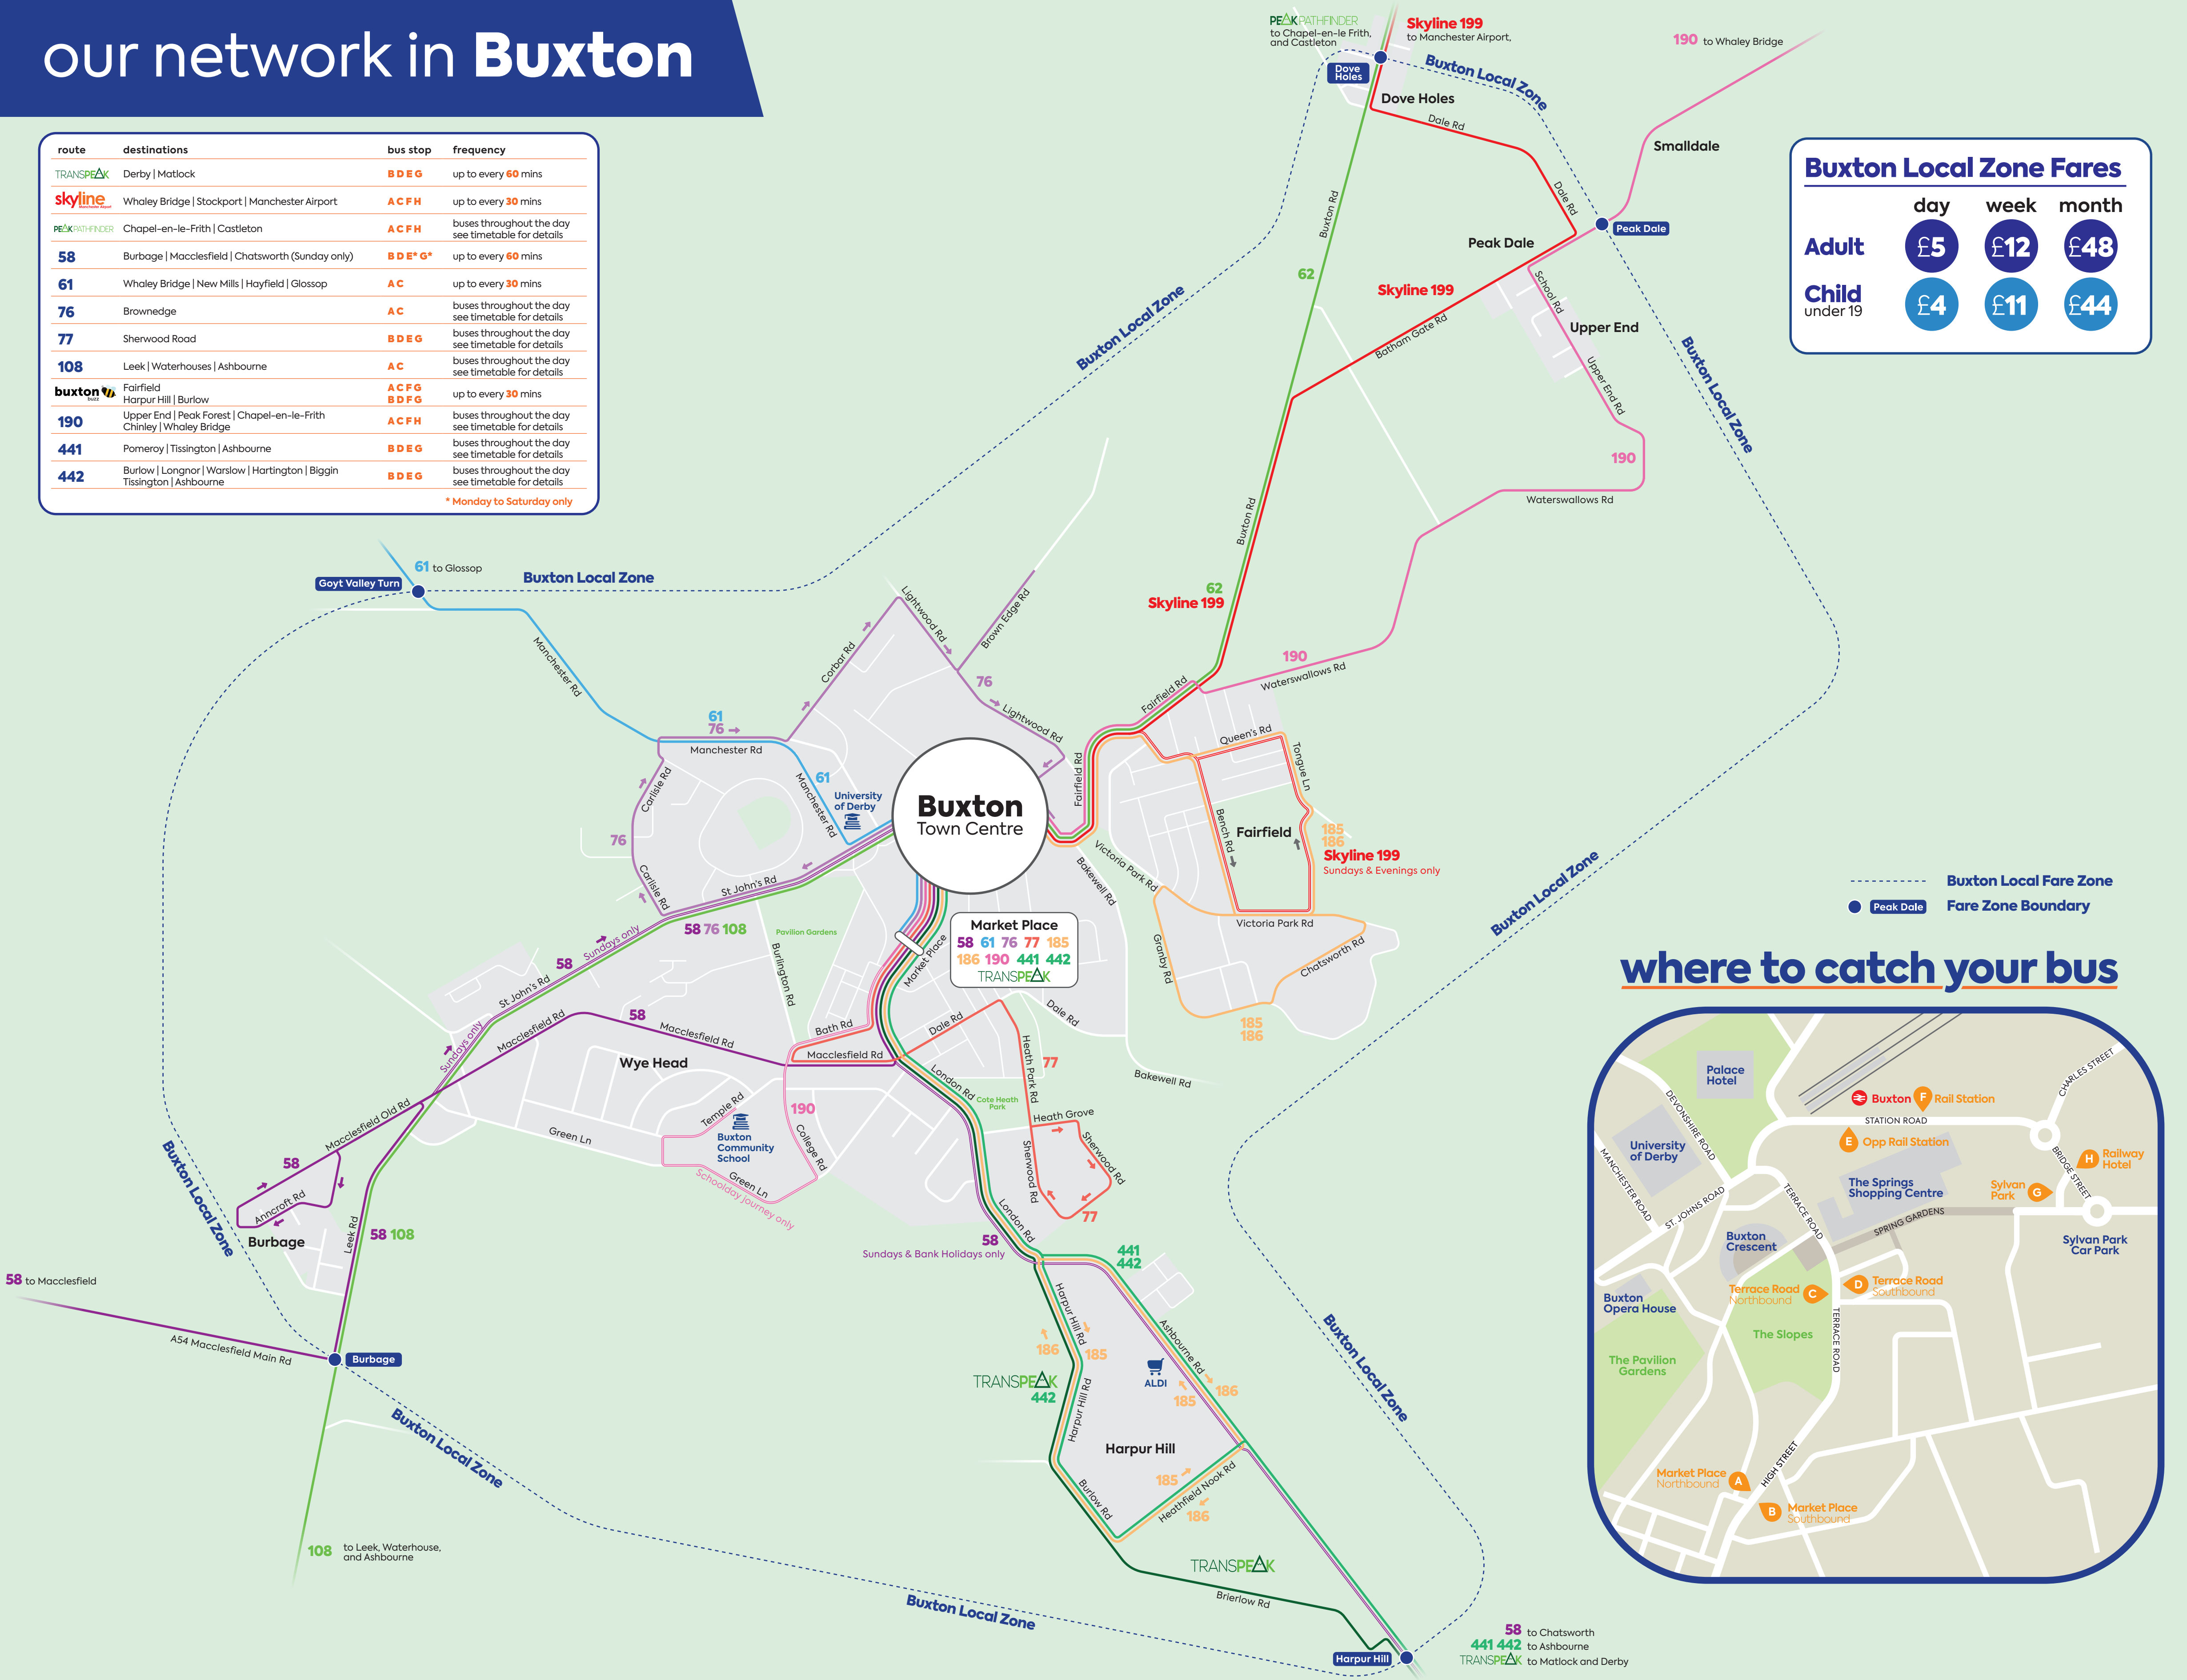

our network in Buxton

route	destinations	bus stop	frequency
TRANSPEAK	Derby Matlock	B D E G	up to every 60 mins
skyline	Whaley Bridge Stockport Manchester Airport	A C F H	up to every 30 mins
PEAKPATHFINDER	Chapel-en-le-Frith Castleton	A C F H	buses throughout the day see timetable for details
58	Burbage Macclesfield Chatsworth (Sunday only)	B D E* G*	up to every 60 mins
61	Whaley Bridge New Mills Hayfield Glossop	AC	up to every 30 mins
76	Brownedge	AC	buses throughout the day see timetable for details
77	Sherwood Road	B D E G	buses throughout the day see timetable for details
108	Leek Waterhouses Ashbourne	AC	buses throughout the day see timetable for details
buxton	Fairfield Harpur Hill Burlow	ACFG BDFG	up to every 30 mins
190	Upper End Peak Forest Chapel-en-le-Frith Chinley Whaley Bridge	ACFH	buses throughout the day see timetable for details
441	Pomeroy Tissington Ashbourne	B D E G	buses throughout the day see timetable for details
442	Burlow Longnor Warslow Hartington Biggin Tissington Ashbourne	B D E G	buses throughout the day see timetable for details

** Monday to Saturday only*

Buxton Local Zone Fares

	day	week	month
Adult	£5	£12	£48
Child under 19	£4	£11	£44

Market Place
58 61 76 77 185
186 190 441 442
TRANSPEAK

where to catch your bus

58 to Chatsworth
441 442 to Ashbourne
TRANSPEAK to Matlock and Derby