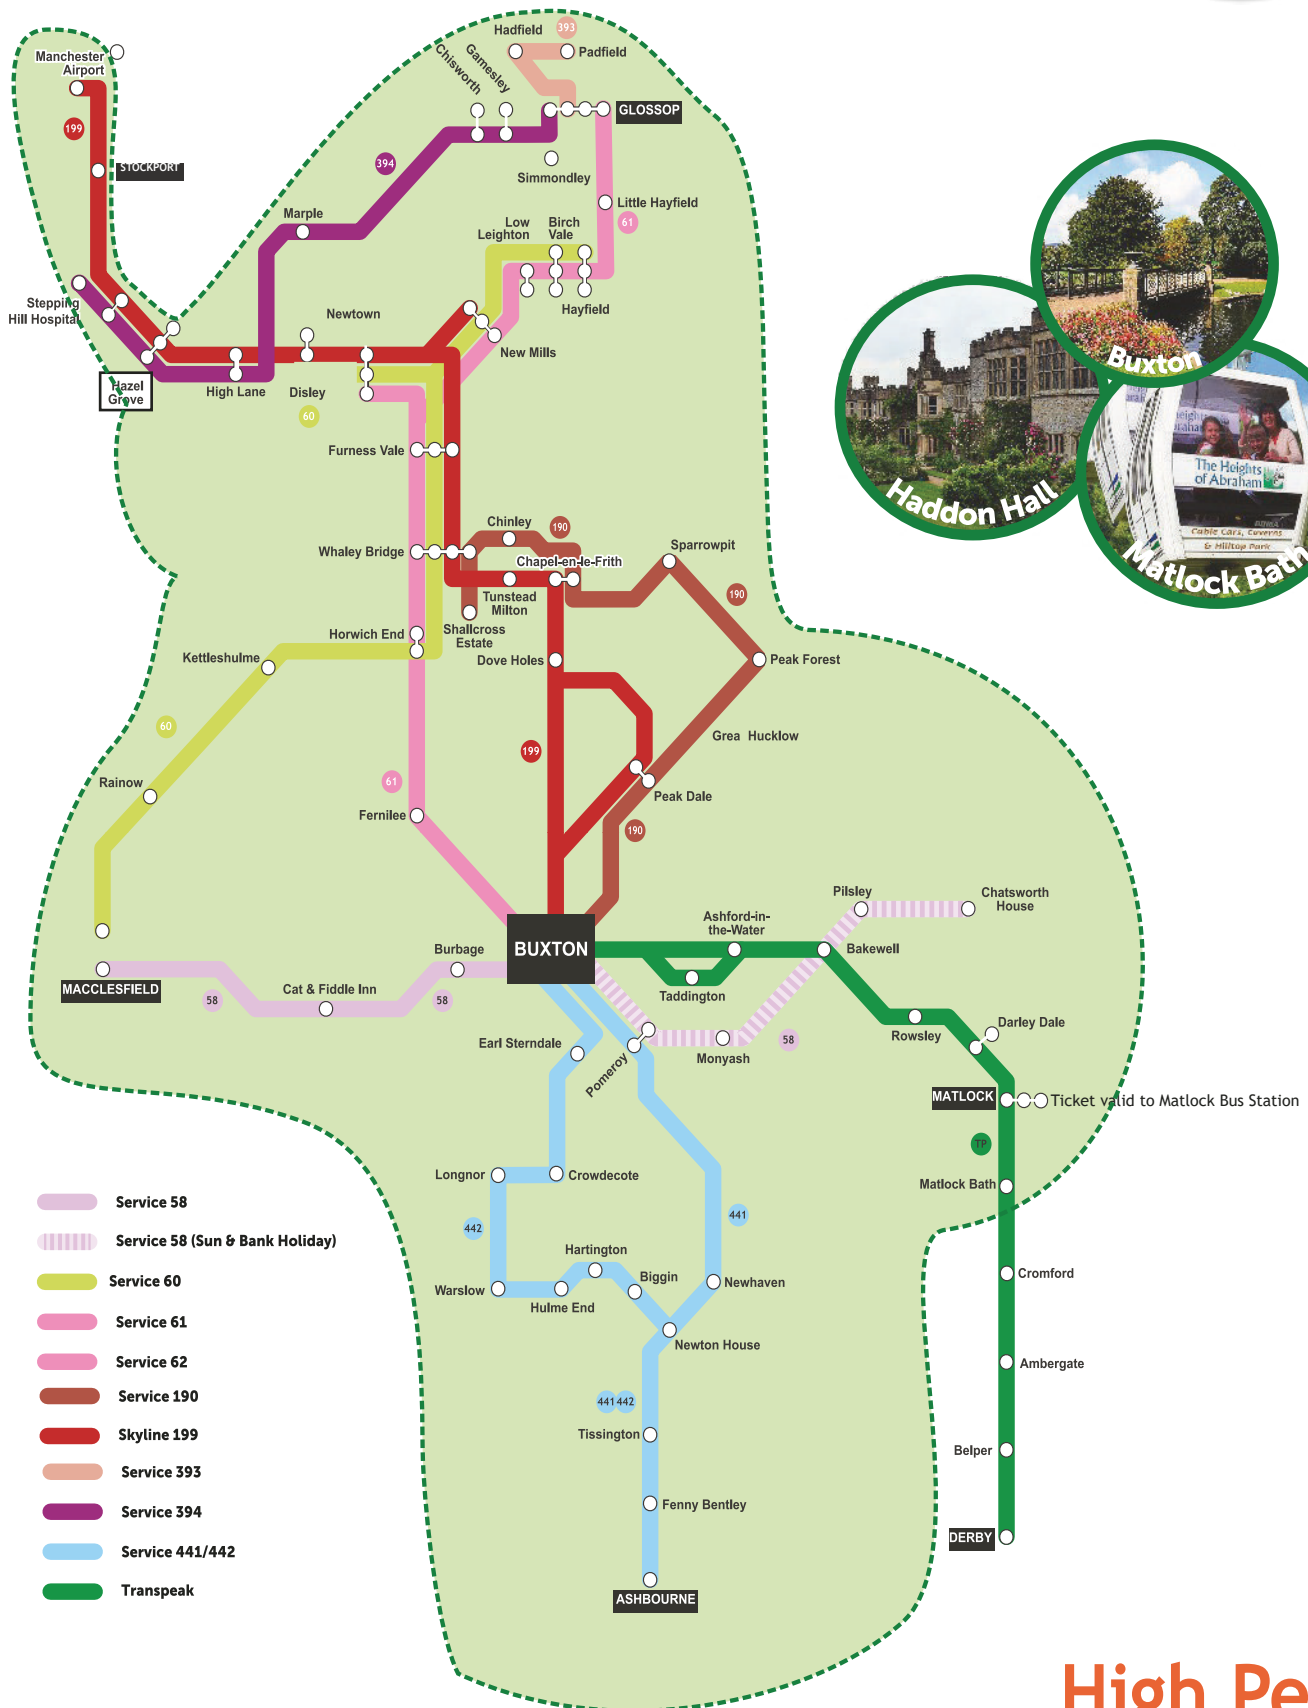

# There's so much to explore with a Peak Plus day ticket

Ticket valid within shaded area. Map valid from April 2021

**High Peak**  
Serving the Peak District