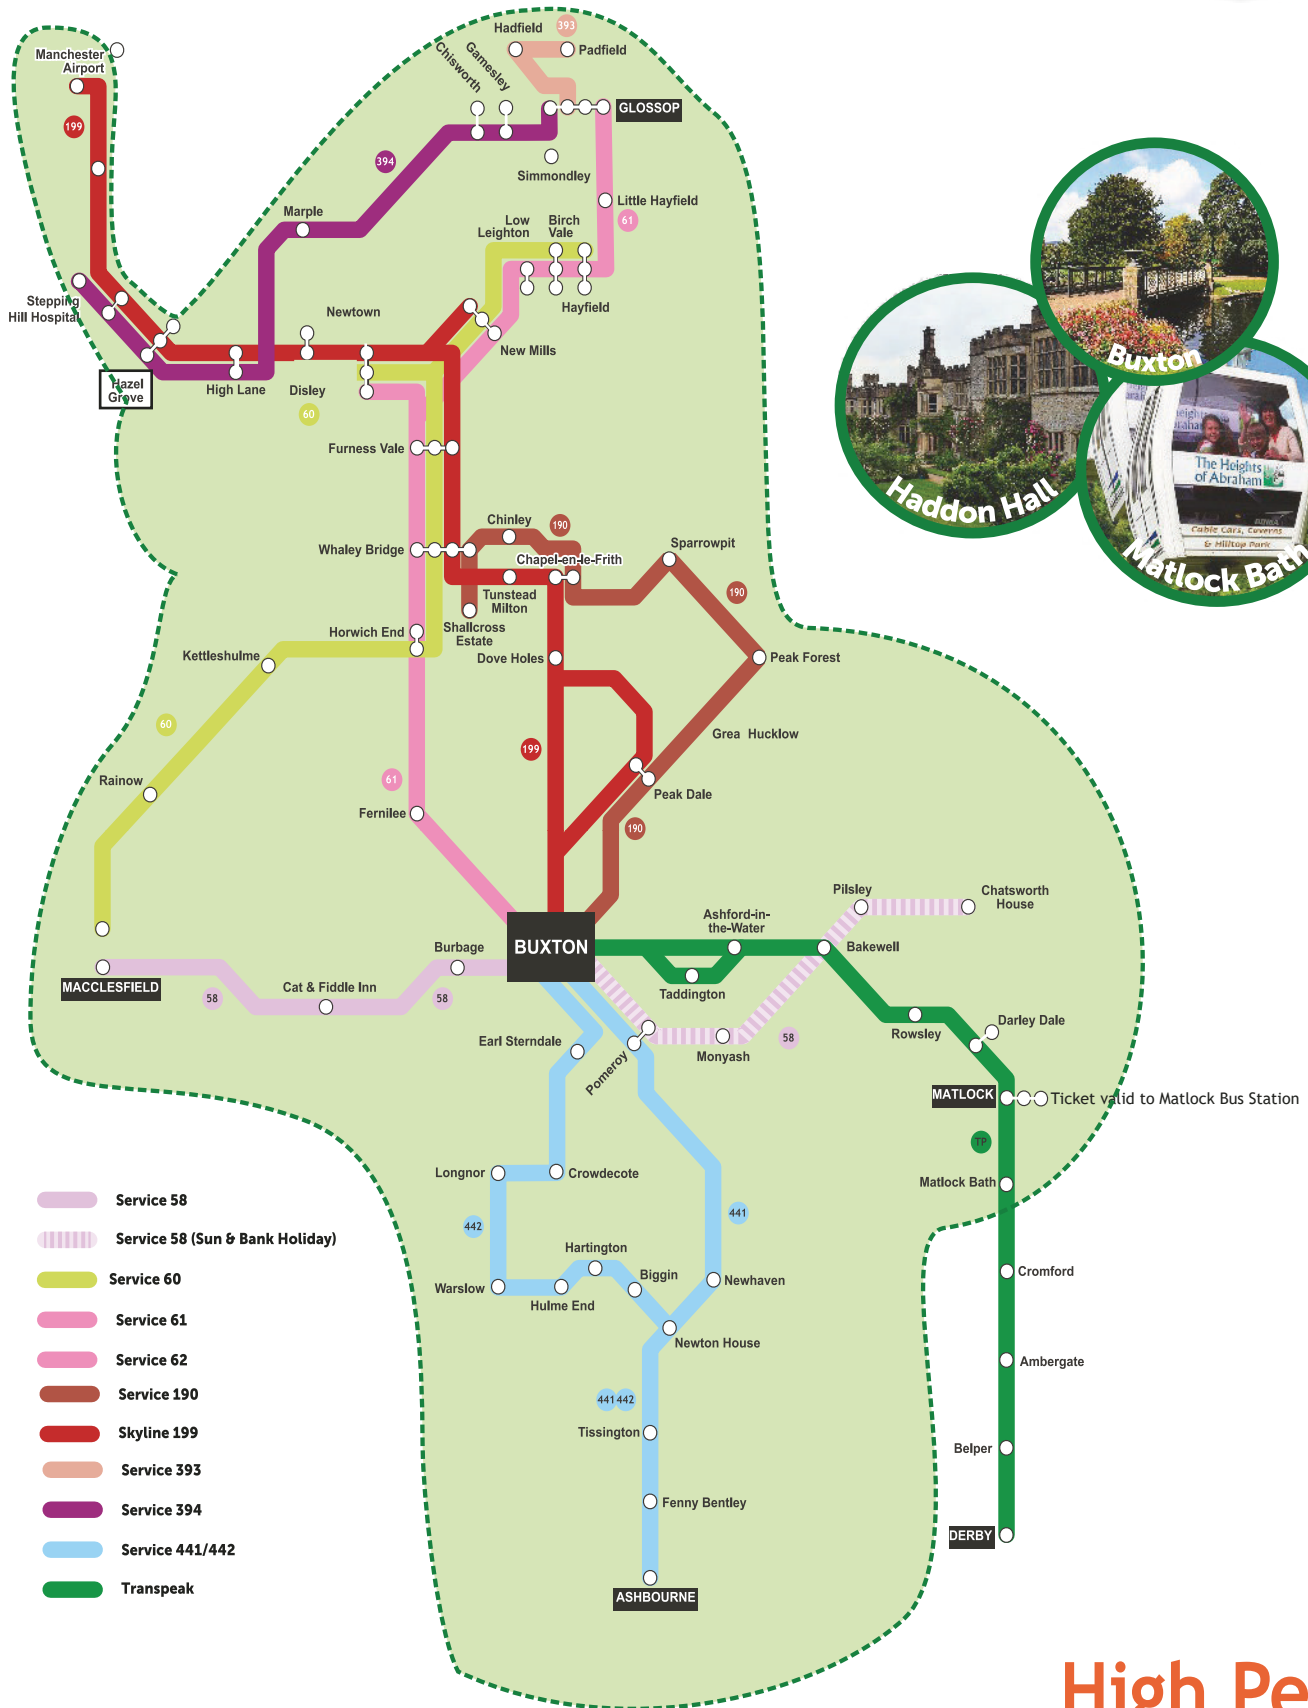

There's so much to explore with a Peak Plus day ticket

Ticket valid within shaded area. Map valid from April 2021

High Peak
Serving the Peak District